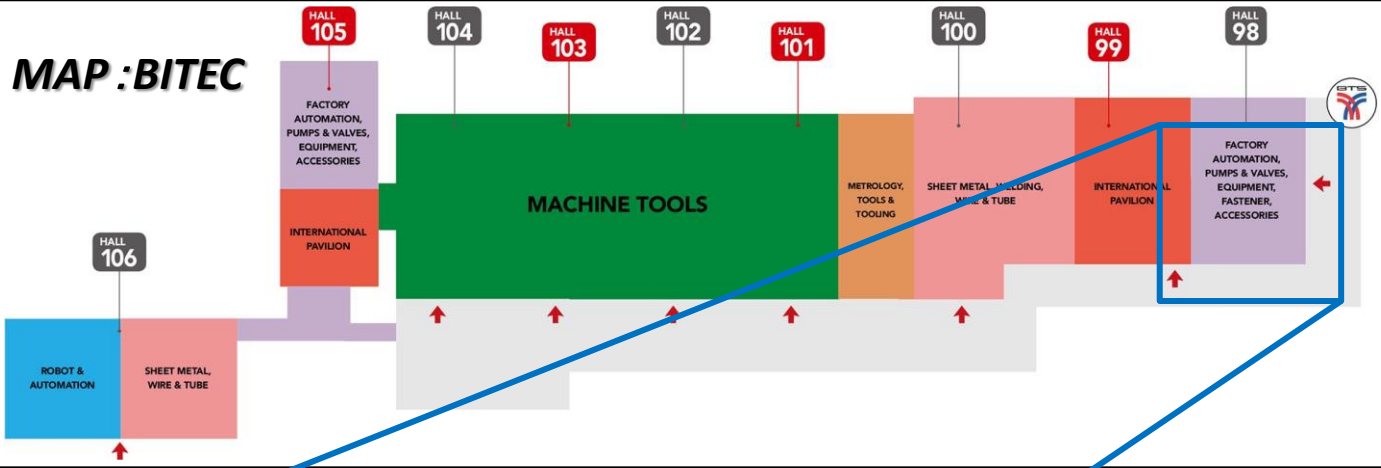

21-24
NOV
WED-SAT

10.00 - 18.00 hrs.
BITEC
BANGKOK
THAILAND

THE **METALWORKING**
METROPOLIS

ASEAN's Largest International Machine Tools and Metalworking Technologies Trade Exhibition & Conference, 32nd Edition **2018**

METALEX

MAP : BITEC

Contact: **Tokyo SME Support Center**

www.tokyo-trade-center.or.jp

1-13 Kanda Izumicho Chiyoda-ku, Tokyo 101-0024 Japan

tel: +81 3 5822 7241 fax: +81 3 5822 7240

e-mail: ttc@tokyo-kosha.or.jp