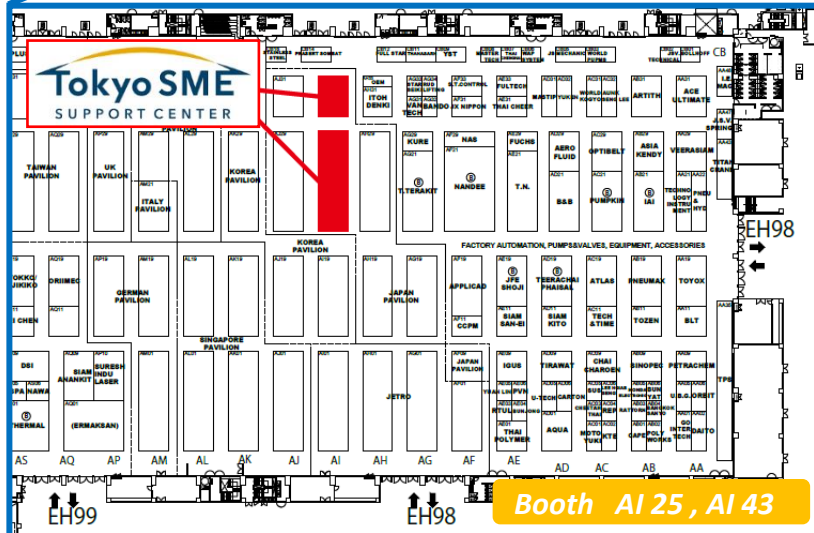

21-24
NOV
WED-SAT

10.00 - 18.00 hrs.
BITEC
BANGKOK
THAILAND

THE **METALWORKING**
METROPOLIS

ASEAN's Largest International Machine Tools and Metalworking Technologies Trade Exhibition & Conference, 32nd Edition **2018**

METALEX

MAP : BITEC

Contact: **Tokyo SME Support Center**

www.tokyo-trade-center.or.jp

1-13 Kanda Izumicho Chiyoda-ku, Tokyo 101-0024 Japan

tel: +81 3 5822 7241 fax: +81 3 5822 7240

e-mail: ttc@tokyo-kosha.or.jp